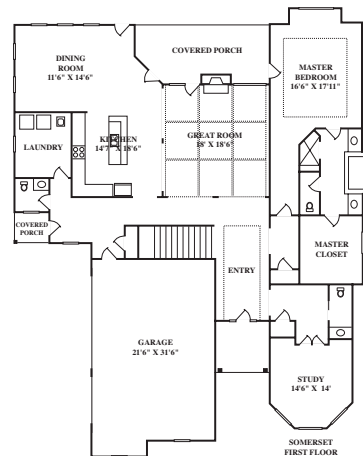

13

THE LOCHCARRON

441 FOX CHAPEL RUN | MAINEVILLE, OH 45039

River's Bend

DIRECTIONS I-71 North to State Route 48 south to right Winding River, left on Fairways Dr., right on Emerald View and left on Fox Chapel Run.

By Somerset Custom Homes
513-200-1708
www.somersetcustomhomesinc.com

Main Floor

Such intriguing architectural appointments as a barrel vaulted porch and foyer ceiling, copper roof and leaded-glass entry door set the stage for Lochcarron, a Scottish-inspired traditional brick home with open floor plan. In addition to such desirable amenities as a gourmet kitchen, spacious great room and formal dining room, the home also features a stunning art gallery, private master wing and lower-level adult playroom with wet bar, game area and home theater. A spacious side entry and three-car garage add to the home's engaging and practical design.