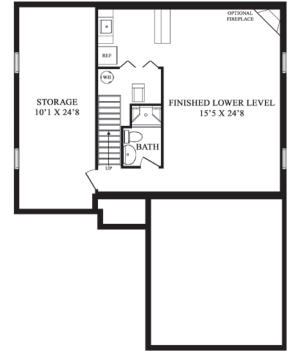

23

THE WORTHINGTON

305 MOLISE CIR. | WALTON, KY 41094

Aosta Valley Price: \$200,000

First Floor

Second Floor

Lower Level

DIRECTIONS I-75 to Walton Verona Exit (KY 16-14) Turn left. Go to the dead end and turn left (approximately 1 ½ miles) Go approximately 4 miles turn left on 16. Community on right.

By Maronda Homes
859-356-6281
www.maronda.com

Tour the new Worthington home design at Aosta Valley in Walton, Kentucky. Starting in the \$160's, the Worthington includes an open family room to the kitchen, separate dining room and private den. This 4 bedroom home offers ample closet space and a deluxe master bedroom with a 7' x 19' bonus area, garden tub and 2 sink vanity. Aosta Valley is conveniently located between Walton and Kensington in Boone and Kenton counties. With homes starting from the \$130's, this quaint community features walk-out home sites, 1st floor master suites, and one story home designs. Call 859-356-6281 or visit us online at www.maronda.com to view home designs, virtual tours and much more.