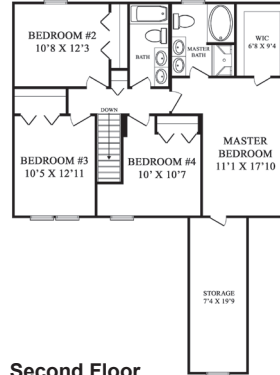

23

THE WORTHINGTON

305 MOLISE CIR. | WALTON, KY 41094

Aosta Valley Price: \$200,000

First Floor

Second Floor

Lower Level

DIRECTIONS I-75 to Walton Verona Exit (KY 16-14) Turn left. Go to the dead end and turn left (approximately 1 ½ miles) Go approximately 4 miles turn left on 16. Community on right.

By Maronda Homes
859-356-6281
www.maronda.com

Tour the new Worthington home design at Aosta Valley in Walton, Kentucky. Starting in the \$160's, the Worthington includes an open family room to the kitchen, separate dining room and private den. This 4 bedroom home offers ample closet space and a deluxe master bedroom with a 7' x 19' bonus area, garden tub and 2 sink vanity. Aosta Valley is conveniently located between Walton and Kensington in Boone and Kenton counties. With homes starting from the \$130's, this quaint community features walk-out home sites, 1st floor master suites, and one story home designs. Call 859-356-6281 or visit us online at www.maronda.com to view home designs, virtual tours and much more.