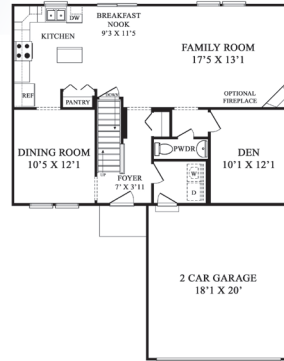

23

THE WORTHINGTON

305 MOLISE CIR. | WALTON, KY 41094

Aosta Valley Price: \$200,000

First Floor

Second Floor

Lower Level

DIRECTIONS I-75 to Walton Verona Exit (KY 16-14) Turn left. Go to the dead end and turn left (approximately 1 ½ miles) Go approximately 4 miles turn left on 16. Community on right.

By Maronda Homes
859-356-6281
www.maronda.com

Tour the new Worthington home design at Aosta Valley in Walton, Kentucky. Starting in the \$160's, the Worthington includes an open family room to the kitchen, separate dining room and private den. This 4 bedroom home offers ample closet space and a deluxe master bedroom with a 7' x 19' bonus area, garden tub and 2 sink vanity. Aosta Valley is conveniently located between Walton and Kensington in Boone and Kenton counties. With homes starting from the \$130's, this quaint community features walk-out home sites, 1st floor master suites, and one story home designs. Call 859-356-6281 or visit us online at www.maronda.com to view home designs, virtual tours and much more.