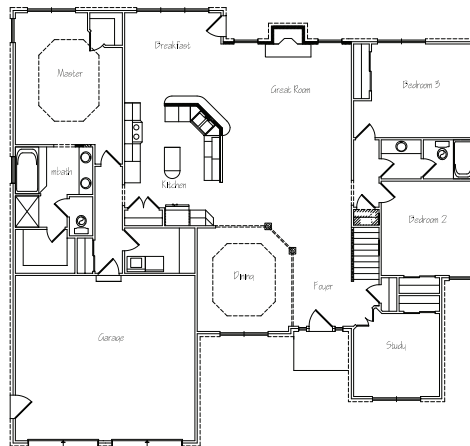

By The B.O.L.D. Company  
859-657-6700  
[www.theboldcompany.com](http://www.theboldcompany.com)

The  
**B.O.L.D.**  
Company  
*Builders Of Lifelong Dreams*

sponsored by:

First Floor

Enjoy convenient one floor living in this spacious and original B.O.L.D. ranch. Vaulted ceilings in the great room, breakfast and kitchen areas lead to 9FT ceiling in the bedrooms. The split bedrooms, with the master suite on one end and two additional bedrooms on the opposite end, allows for night time privacy. Stained woodwork, hardwood and tile floors, and wood windows are just a few of the quality features you expect in a B.O.L.D. Home. This home is not available for an immediate occupancy, or we can get another started for you very quickly. B.O.L.D. Homes is a design/build contractor specializing in Energy Star and Green Building. We will build your plan or ours, on your property or in our neighborhoods. Visit our Model Home Sales Center and our website at [www.theboldcompany.com](http://www.theboldcompany.com).