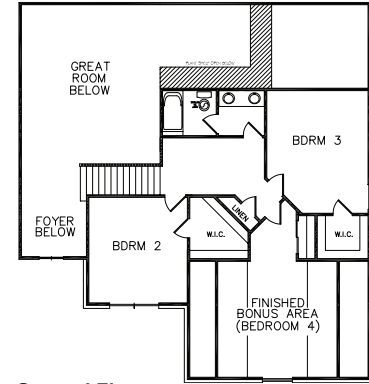

28

THE OAKMONT

1177 APPOMATTOX DR. | FLORENCE, KY 41042

Antebellum at Plantation Pointe

First Floor

Second Floor

DIRECTIONS I-75 to Exit 180, West on US42, 2 miles to Left on Wetherington, 1 mile to Left on Appomattox.