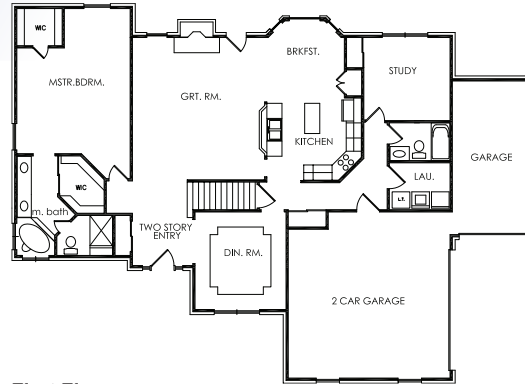

28

THE OAKMONT

1177 APPOMATTOX DR. | FLORENCE, KY 41042

Antebellum at Plantation Pointe

First Floor

Second Floor

DIRECTIONS I-75 to Exit 180, West on US42, 2 miles to Left on Wetherington, 1 mile to Left on Appomattox.

By The B.O.L.D. Company
859-657-6700
www.theboldcompany.com

The **B.O.L.D.** Company
Builders Of Lifelong Dreams

sponsored by:

HUFF
FLOORCOVERING

SIMS-LOHMAN
FINE KITCHENS AND GRANITE

You have seen it many times and now the BOLD Homes model is for sale! Fully decorated award winning model home. Stained woodwork, lots of hardwood flooring, fully finished basement. First floor master BR, open kitchen, breakfast & great room. First floor study that can be a second first floor bedroom. All the upgrades with the entire basement finished. See the home that has inspired 140 sales the last 10 years.