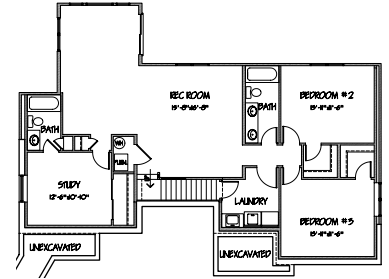

Lower Level