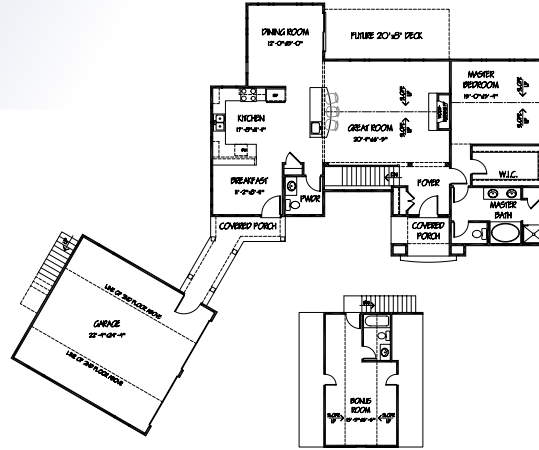

31

SKYVIEW

11897 SKYVIEW DR. | ALEXANDRIA, KY 41001

First Floor

Second Floor