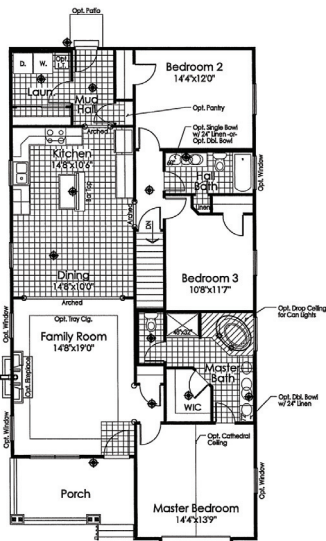

# 2

# THE WRIGHT

1369 Mills of Miami Blvd., Milford, OH 45150 / Mills of Miami / Starting at \$154, 880

America's most famous architect, Frank Lloyd Wright, inspired this house, and like his homes, the Wright reflects distinctive architectural details and technological innovations. With an open floor plan featuring 9' ceilings and a huge living room, the Wright sets itself apart from other homes. The oversized island in the kitchen and luxurious master retreat are the reasons that this is one of Potterhill Homes' most popular homes. This Potterhill Home Model Also Features a Geo-Thermal heating and Cooling system. You can find The Wright in the HBA voted Community of the Year, The Mills of Miami! **Directions to Entry:** 275 to Milford/Blanchester Exit. Turn towards 28 follow 28 for 2 ½ miles take Right at Woodville Pike Right at Stop Sign (Deerfield Rd) Mills of Miami. 1 mile down on right.